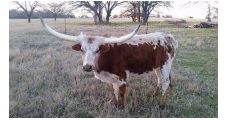

## JP D. EMBER

**Date of Birth:** 04/22/2023  
**Registration 1:** BM66825  
**Sale Price:** \$1,250.00

Courtesy of Lazy JP Ranch

Don't let the red color fool you, Ember is stacked for conformation and twist top and bottom. His dam has a phenomenal udder and did well on the show circuit. His sire is a beautiful dun brindle and he should be able to throw all the colors of the rainbow.

JP D. EMBER

V3C CHASE'S CREOLE

PREDATOR'S STORM CHASER

V3C PREDATOR'S ETOUFFEE

ACE HIGH 8/7

LITTLE ACE TINY PREDATOR

PACIFIC STAR SR12/2

LITTLE ACE TINY PREDATOR